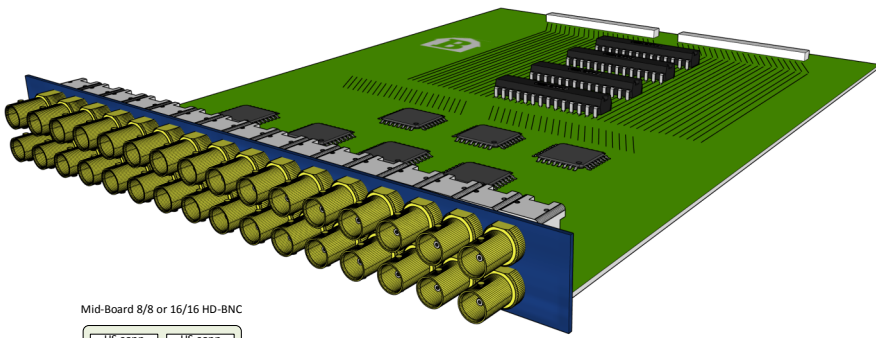

The Barnfind BTF1-41 frame addresses these long-distance requirements.

BTF1-41:

- Multirange/ multiformat up to 12G
- 36x36 router
- Built-in GPIO, tally, UMD and DMX control
- Multiple control options
- Optional Mid-Board
- Future-proof design

".....a network of functions»"

...read more inside

Ports for control and transport of GPIO.
Tally, UMD and DMX

Mid-Board BNC-32

Optional board for the middle slot. This card will give the user an electrical (Mini-BNCs) interface to the crosspoint switch.

- 16 inputs
- 16 outputs
- High density mini-BNC
- Multifomat
- Multirange
- Controlled and monitored by BarnStudio software or a great number of other control systems

Mid-Board 8/8 or 16/16 HD-BNC

Mid-Board SFP-16

Optional board for the middle slot. This card will give the user access to additional 16 SFP+ cages, connected to same crosspoint switch.

- 16 inputs
- 16 outputs
- SFP+ cages
- Multifomat
- Multirange
- Controlled and monitored by BarnStudio software or a number of third party control systems