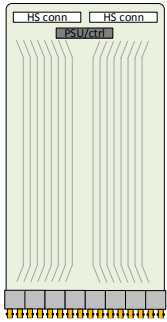

The Barnfind BTF1-41 frame addresses these long-distance requirements.

BTF1-41:

- Multirange/ multiformat up to 12G
- 36x36 router
- Built-in GPIO, tally, UMD and DMX control
- Multiple control options
- Optional Mid-Board
- Future-proof design

".....a network of functions»"

...read more inside

Ports for control and transport of GPIO.
Tally, UMD and DMX

Mid-Board BNC-32

Optional board for the middle slot. This card will give the user an electrical (Mini-BNCs) interface to the crosspoint switch.

- 16 inputs
- 16 outputs
- High density mini-BNC
- Multifomat
- Multirange
- Controlled and monitored by BarnStudio software or a great number of other control systems

Mid-Board 8/8 or 16/16 HD-BNC

Mid-Board SFP-16