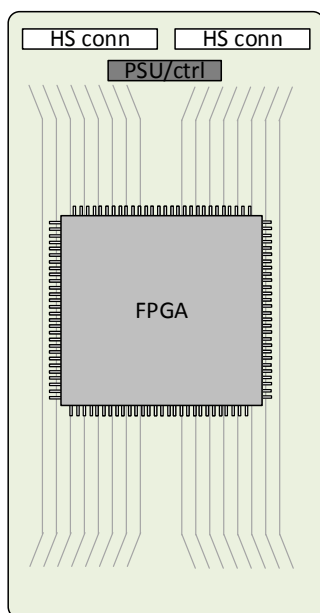

- SDI-IP
- IP-SDI
- UP/DOWN scaler
- Compression
- DeCompression
- Multiviewer
- Framesync
- Audio embed/de-embed
- Delay
- ++