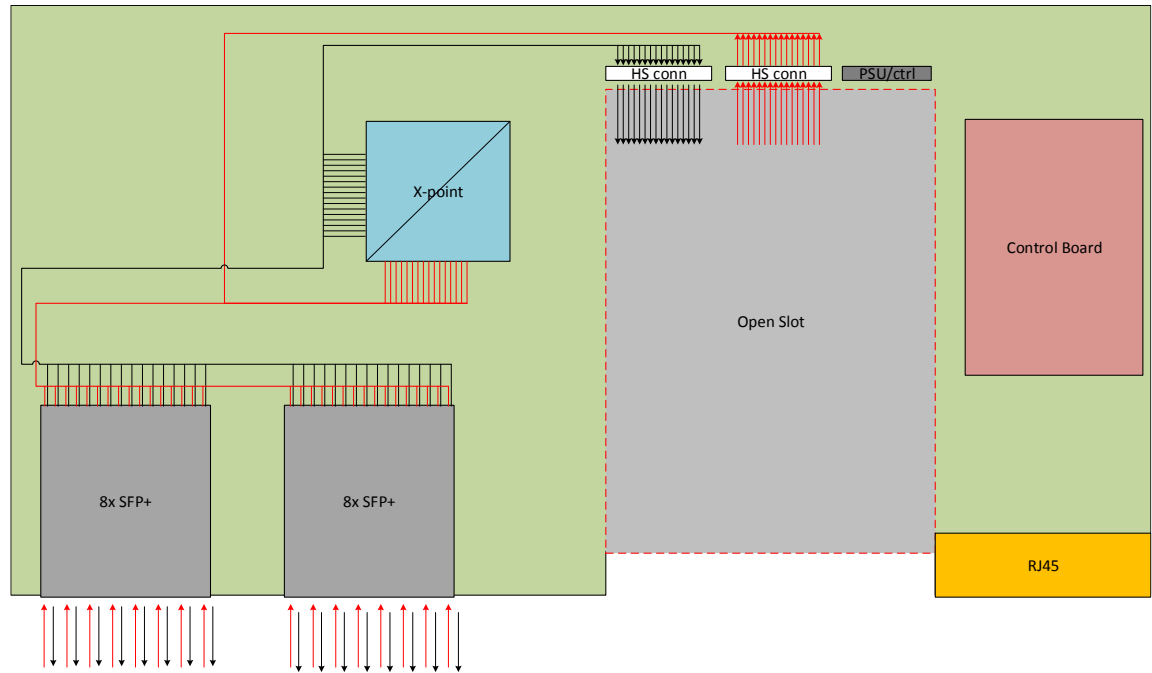

- 16 inputs
- 16 outputs
- High density mini-BNC
- Multifomat
- Multirange
- Controlled and monitored by BarnStudio software or a great number of other control systems

Mid-Board 8/8 or 16/16 HD-BNC

Mid-Board SFP-16

Optional board for the middle slot. This card will give the user access to additional 16 SFP+ cages, connected to same crosspoint switch.

- 16 inputs
- 16 outputs
- SFP+ cages
- Multifomat
- Multirange
- Controlled and monitored by BarnStudio software or a number of third party control systems

Mid-Board SFP+ 16ch.

Expand your existing system

• By using Barnfind, you can easily, at a low cost, implement and expand your existing system.

The BarnOne frames are totally transparent, and allow various signal types to pass through.

In addition to 16 SFP transceiver ports which are all connected to a 36x36 internal crosspoint switch, you can add an expansion board depending on what functionality you require, or what interface you need to the outside world. These are on-site swappable cards, and can be replaced according to your requirement.