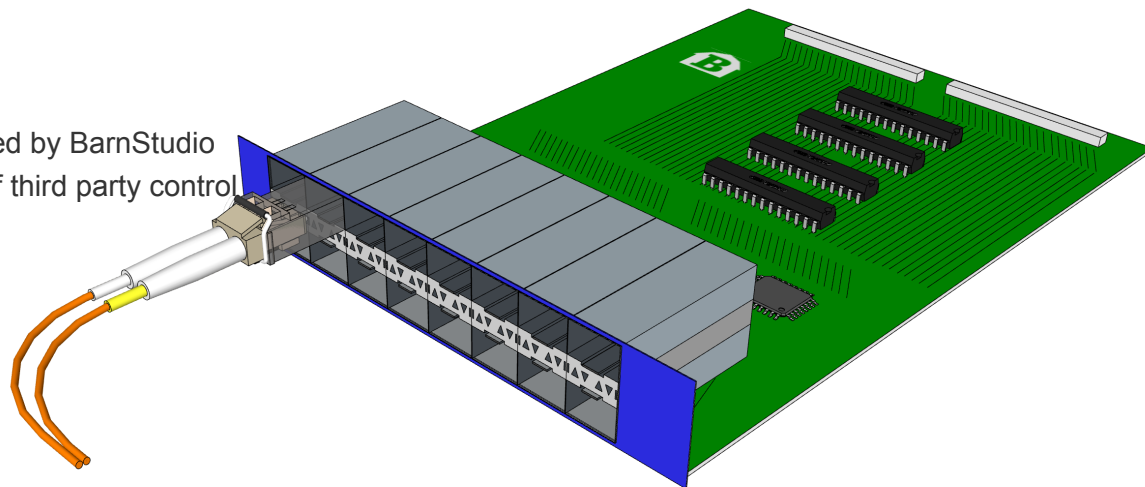

".....a network of functions»"

...read more inside

Ports for control and transport of GPIO.
Tally, UMD and DMX

Mid-Board BNC-32

Optional board for the middle slot. This card will give the user an electrical (Mini-BNCs) interface to the crosspoint switch.

- 16 inputs
- 16 outputs
- High density mini-BNC
- Multifomat
- Multirange
- Controlled and monitored by BarnStudio software or a great number of other control systems

Mid-Board 8/8 or 16/16 HD-BNC

Mid-Board SFP-16

Optional board for the middle slot. This card will give the user access to additional 16 SFP+ cages, connected to same crosspoint switch.

- 16 inputs
- 16 outputs
- SFP+ cages
- Multifomat
- Multirange
- Controlled and monitored by BarnStudio software or a number of third party control systems

Mid-Board SFP+ 16ch.

Expand your existing system

• By using Barnfind, you can easily, at a low cost, implement and expand your existing system.

The BarnOne frames are totally transparent, and allow various signal types to pass through.