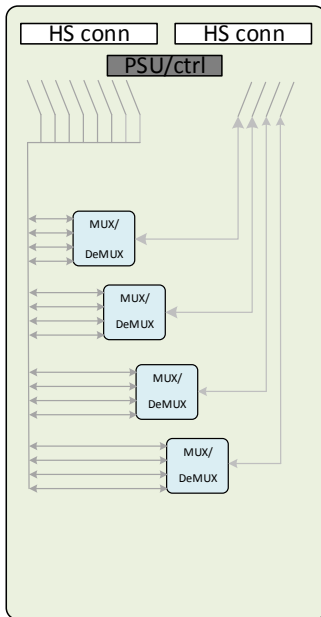

Optional board for the middle slot. This card will give the user access to additional 16 SFP+ cages, connected to same crosspoint switch.

- 16 inputs
- 16 outputs
- SFP+ cages
- Multifomat
- Multirange
- Controlled and monitored by BarnStudio software or a number of third party control systems

In addition to 16 SFP transceiver ports which are all connected to a 36x36 internal crosspoint switch, you can add an expansion board depending on what functionality you require, or what interface you need to the outside world. These are on-site swappable cards, and can be replaced according to your requirement.

The mid-board will ensure compatibility with future technology regardless of signal formats, compression and conversion standards.

It's up to you....

By offering a mid-board section with high-speed connectors, we allow third party companies to develop their technology into the BTF1-41 frame. This means the integration of third party vendor's technologies into our product platform guarantees your investment in Barnfind to be future-proofed.

4x Quad3G-12G single line

- Quad 3G-SDI to SL 12G
- SL 12G to Quad 3G-SDI
- Connected to router, access to all other signals in frame
- Pre-MUX SDI to increase capacity in fiber

Contact:

Contact a local Barnfind partner for more information about Barnfind products.