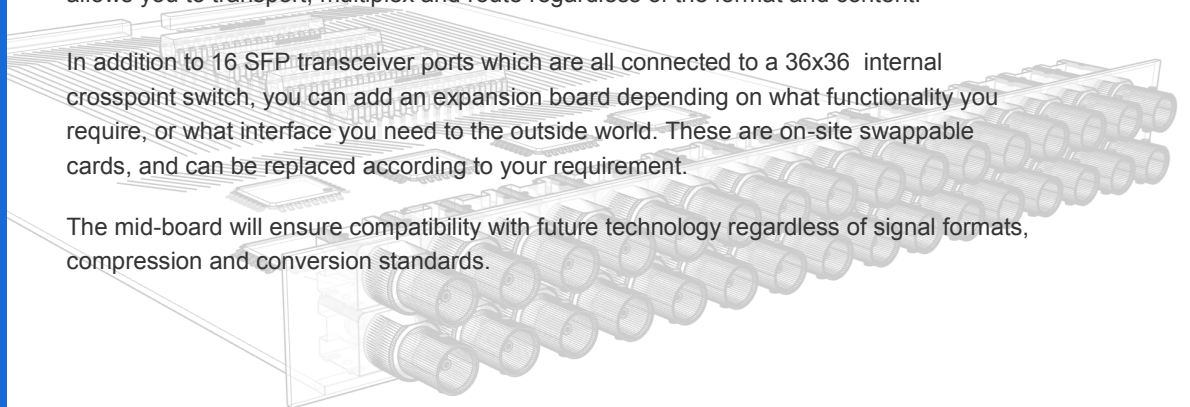

BTF1-41

The key advantage of using Barnfind is flexibility. The solutions will fit in your existing system and they can be quickly re-configured.

The powerful combination of SFP modules and Barnfind's product series «BarnOne», allows you to transport, multiplex and route regardless of the format and content.

In addition to 16 SFP transceiver ports which are all connected to a 36x36 internal crosspoint switch, you can add an expansion board depending on what functionality you require, or what interface you need to the outside world. These are on-site swappable cards, and can be replaced according to your requirement.

The mid-board will ensure compatibility with future technology regardless of signal formats, compression and conversion standards.